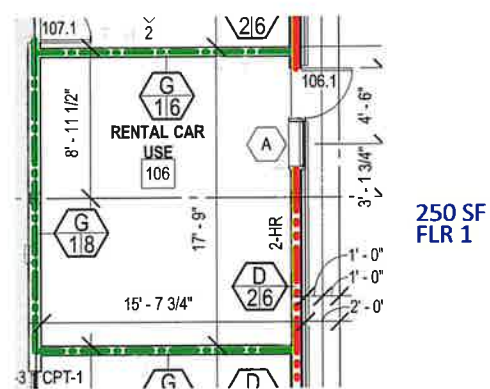

RENTAL CAR TERMINAL 4JUN26

250 SF  
FLR 1

285 SF EACH  
FLR 2

285 SF EACH  
FLR 3

265 SF EACH  
FLR 4