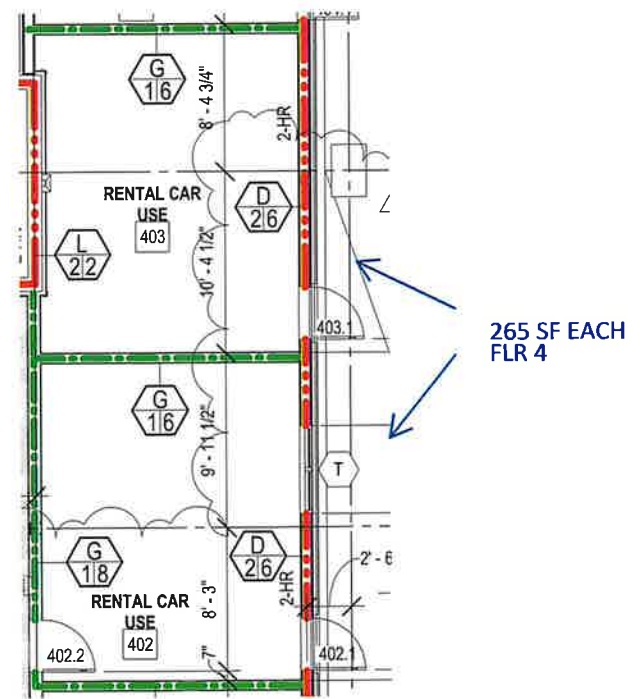

RENTAL CAR TERMINAL 4JUN26

250 SF  
FLR 1

285 SF EACH  
FLR 2

285 SF EACH  
FLR 3

265 SF EACH  
FLR 4